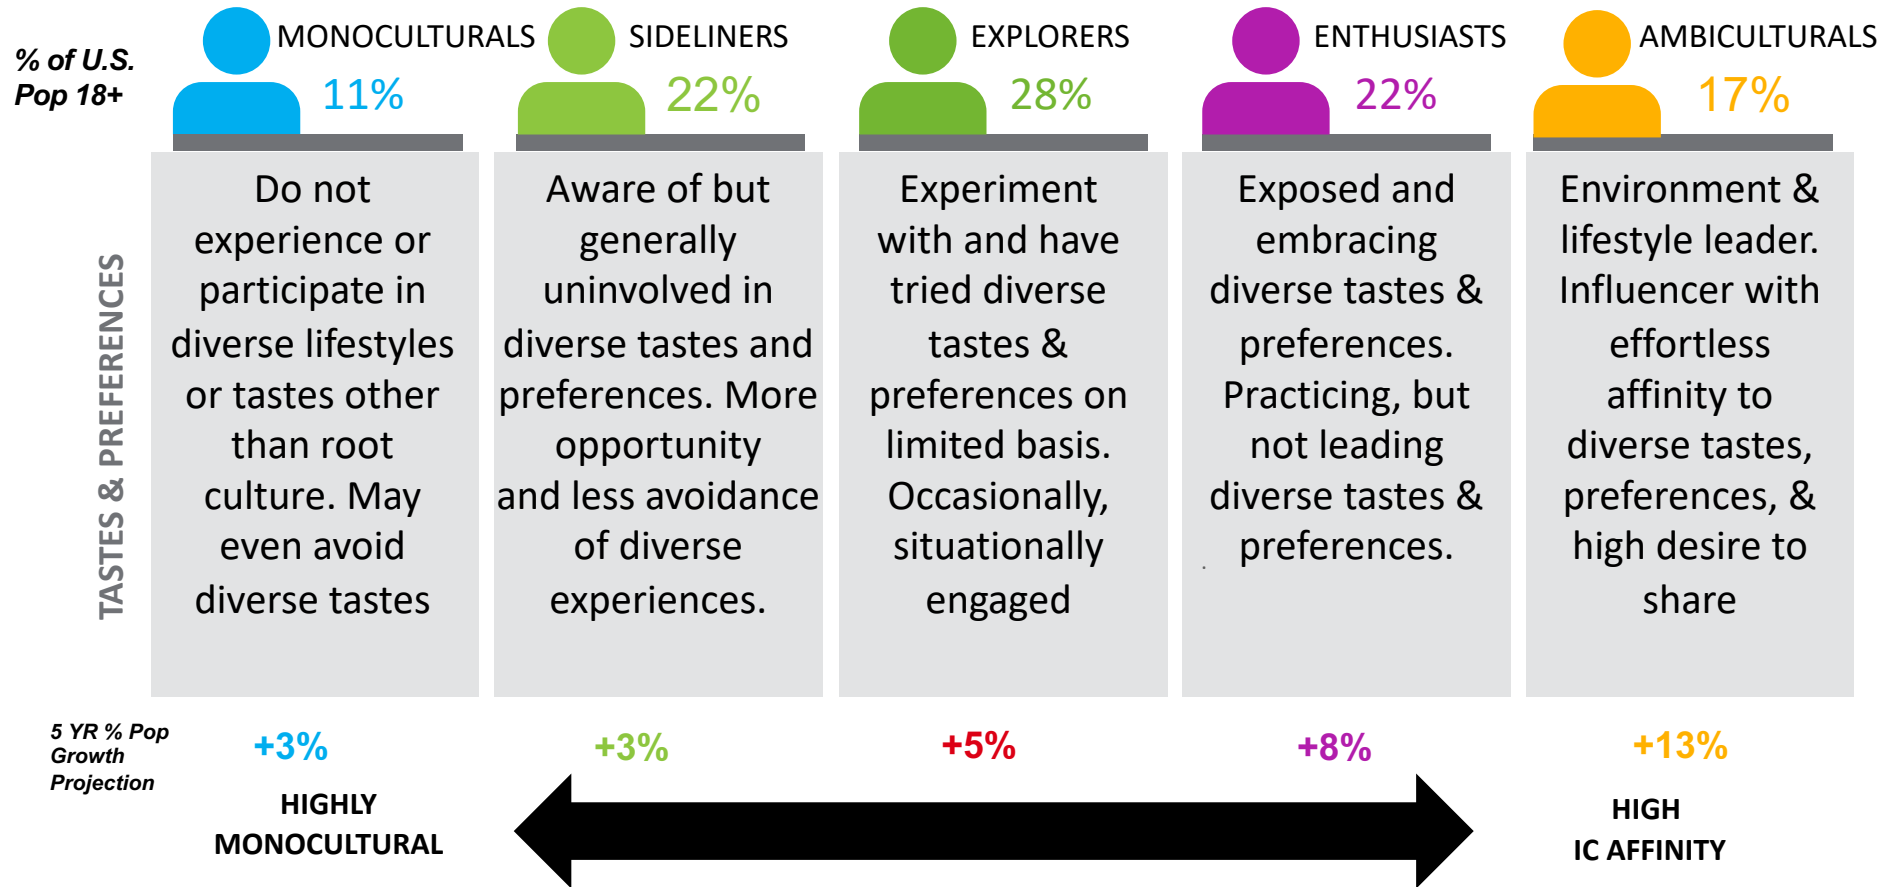

Intercultural Affinity Model: Segment Profiles

Aggregates consumers from **ALL** races and ethnicities by their affinity to cultures other than their own root culture(s).

Most Important Political Issues by ICA - Indices

In comparison to the total population, **Ambiculturals** find the opioid epidemic to be more important, with an index of **121**; they also care a lot about LGBTQIA+ rights at an index of **119** when compared to the total pop.

ICA (Intercultural Affinity Segmentation): Cultural Segmentation of ALL Races/Ethnicities	Total Pop	Ambiculturals (Embrace Diversity)		Enthusiasts, Explorers, and Sideliners (Situational Engagement in Diversity)		Monoculturals (Reject or are Less Exposed to Diversity)	
	% Importance	% Importance	Index to Total Pop	% Importance	Index to Total Pop	% Importance	Index to Total Pop
Q: Of the following, which political issues are most important to you right now? [Choose up to 4]							
Economy/inflation	49%	42%	86	51%	104	58%	119
Increase gun control measures	35%	30%	86	39%	109	34%	96
Women's rights/abortion rights	34%	34%	99	35%	103	29%	86
Climate crisis	28%	28%	102	28%	102	23%	83
Mental health funding	28%	30%	108	27%	99	23%	82
Human trafficking	21%	23%	110	21%	98	17%	81
Eliminate racial bias by police	21%	21%	103	21%	103	15%	75
COVID-19/public health	16%	15%	92	17%	104	16%	99
Terrorism	15%	16%	101	14%	92	21%	137
Spend on America first	15%	14%	91	15%	98	20%	135
Protect LGBTQIA+ rights	14%	16%	119	13%	92	12%	86
Support law enforcement	12%	12%	97	12%	94	17%	140
Opioid epidemic	12%	14%	121	10%	86	13%	110
Protect 2nd Amendment/gun rights	12%	12%	103	11%	94	14%	121
Online privacy	11%	12%	113	10%	95	10%	88
Protect the unborn	10%	10%	101	10%	97	12%	114
Eliminate critical race theory from schools	9%	9%	95	10%	104	9%	95
Remove inappropriate books from school libraries	4%	4%	95	5%	101	5%	110